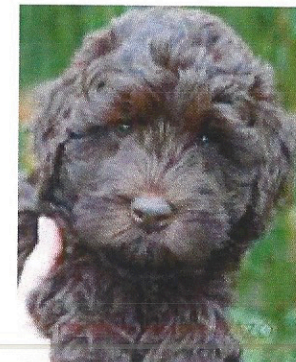

ALAA Certificate Of Dog Registration

Dog Name Hills west TAZO Breeding Kennel Hills west Labradoodles
 Registration Number ALAA-046524 Breeder Name Tamara Marlin
 Owner Membership Number ALAA-001790-0909
 ALAA-004053-0317
 Owner Name Tamara Marlin
 159 Hills west way
 Richland, WA 99352 USA

 Dana Logan
 18826 NE 127th Circle
 Brush Prairie, WA
 98606 USA

Hills west TAZO
 Female, Entire
 Chocolate
 Multigeneration Australian Labradoodle
 18 inches
 Fleece
 Birth Date 11 October 2015
 Identification
 chip 900164001066115

Sire: Memory Lake I'm Your Mr. Right
 ALAA-026679
 caramel
 Australian Labradoodle

Dam: Hills west Chai
 ALAA-031975
 chocolate
 M Australian Labradoodle

G Sire: Black Canyon's Trophy Troy
 ALAA-021600
 cream
 Labradoodle